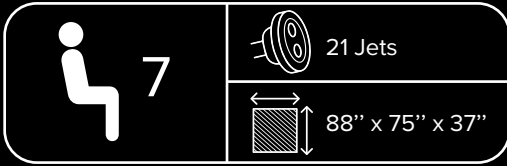

## FEATURES

- 1 Pump: 1,5 hp
- Electricity: 120 V GFCI, 15 A
- Weight: 3 616 lb Full, 705 lb Empty
- Water Capacity: 332 gal
- Spa Cover 4"/3"
- K500 Keypad
- Ozone

The M421 plug-and-play is perfect for limited outdoor spaces or condos. Its compact size fits in smaller areas with ease, and it installs easily with a standard 120V outlet, avoiding complex electrical work. Despite its size, it delivers the same relaxation and therapeutic benefits as a full-sized spa, offering luxury in a space-efficient design.